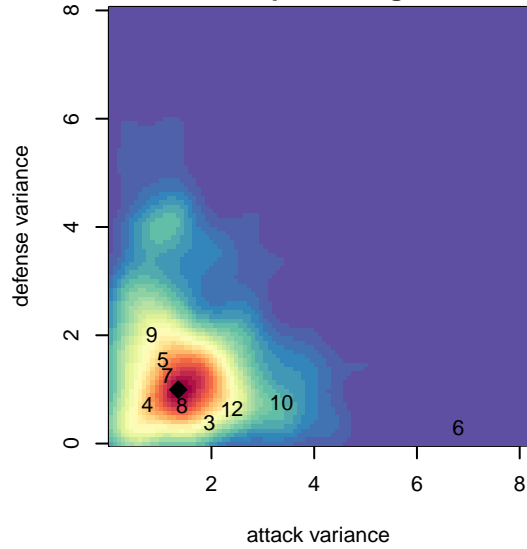

OFA Azul G04

, OR
 G04 total strength=1145
 attack=3.72 defense=2.94
 fall league = PTT G04 Div 1 Red
 spr league = Spr OYS G04 Div 1 Red

alt names used:
 OFA 04G Azul
 OFA 04G Azul

Venues played:
 2017 PTT G04 Division 1 Red
 2017 Spr OYS G04 Division 1 Red

**attack and defense variance (black dot)
relative to other teams
and top 10 in region**

**attack and defense rating
relative to others at age
and all opponents in last 13 months**

Performance relative to 13 month average