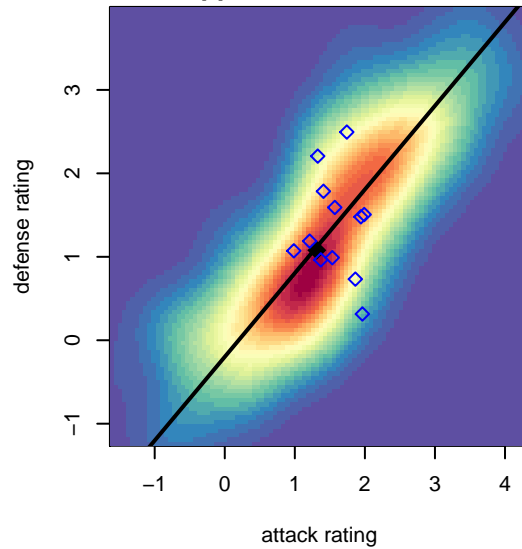

OFA Azul G04

, OR
 G04 total strength=1145
 attack=3.72 defense=2.94
 fall league = PTT G04 Div 1 Red
 spr league = Spr OYS G04 Div 1 Red

alt names used:
 OFA 04G Azul
 OFA 04G Azul

Venues played:
 2017 PTT G04 Division 1 Red
 2017 Spr OYS G04 Division 1 Red

**attack and defense variance (black dot)
relative to other teams
and top 10 in region**

**attack and defense rating
relative to others at age
and all opponents in last 13 months**

Performance relative to 13 month average