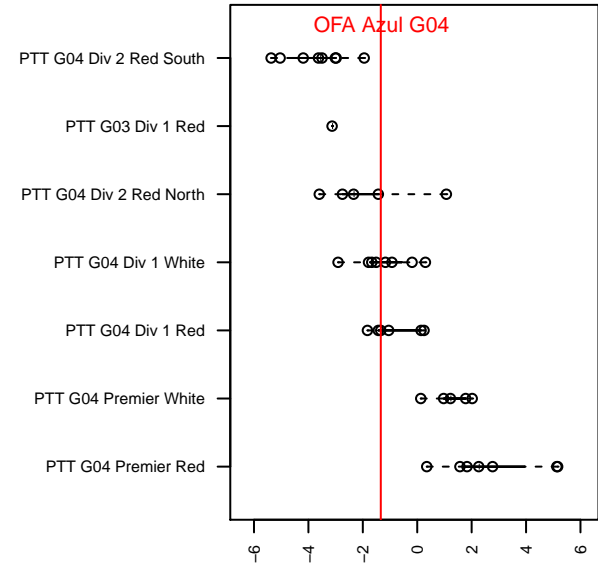

OFA Azul G04

, OR
 G04 total strength=1145
 attack=3.72 defense=2.94
 fall league = PTT G04 Div 1 Red
 spr league = Spr OYS G04 Div 1 Red

alt names used:
 OFA 04G Azul
 OFA 04G Azul

Venues played:
 2017 PTT G04 Division 1 Red
 2017 Spr OYS G04 Division 1 Red

**attack and defense variance (black dot)
relative to other teams
and top 10 in region**

**attack and defense rating
relative to others at age
and all opponents in last 13 months**

Performance relative to 13 month average