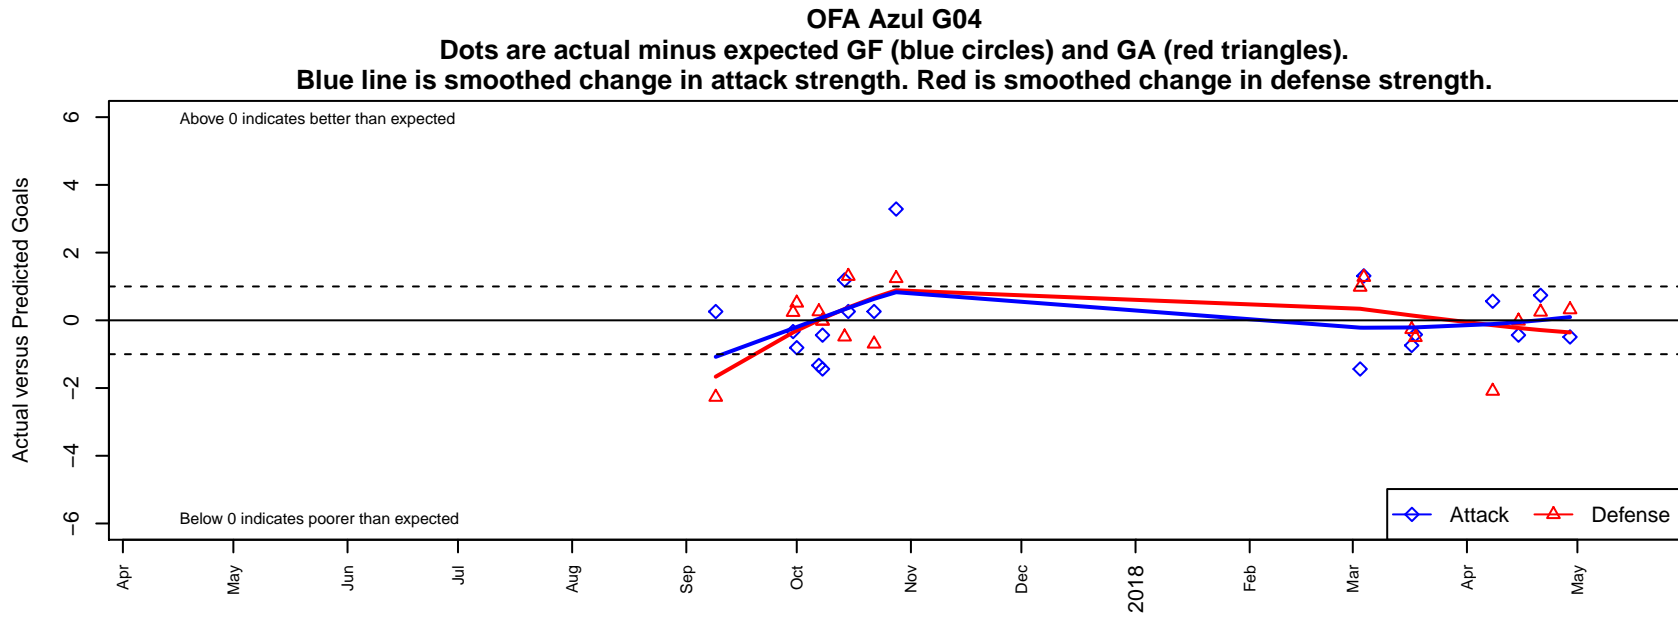

OFA Azul G04

, OR
 G04 total strength=1145
 attack=3.72 defense=2.94
 fall league = PTT G04 Div 1 Red
 spr league = Spr OYS G04 Div 1 Red

alt names used:
 OFA 04G Azul
 OFA 04G Azul

Venues played:
 2017 PTT G04 Division 1 Red
 2017 Spr OYS G04 Division 1 Red

**attack and defense variance (black dot)
relative to other teams
and top 10 in region**

**attack and defense rating
relative to others at age
and all opponents in last 13 months**

Performance relative to 13 month average